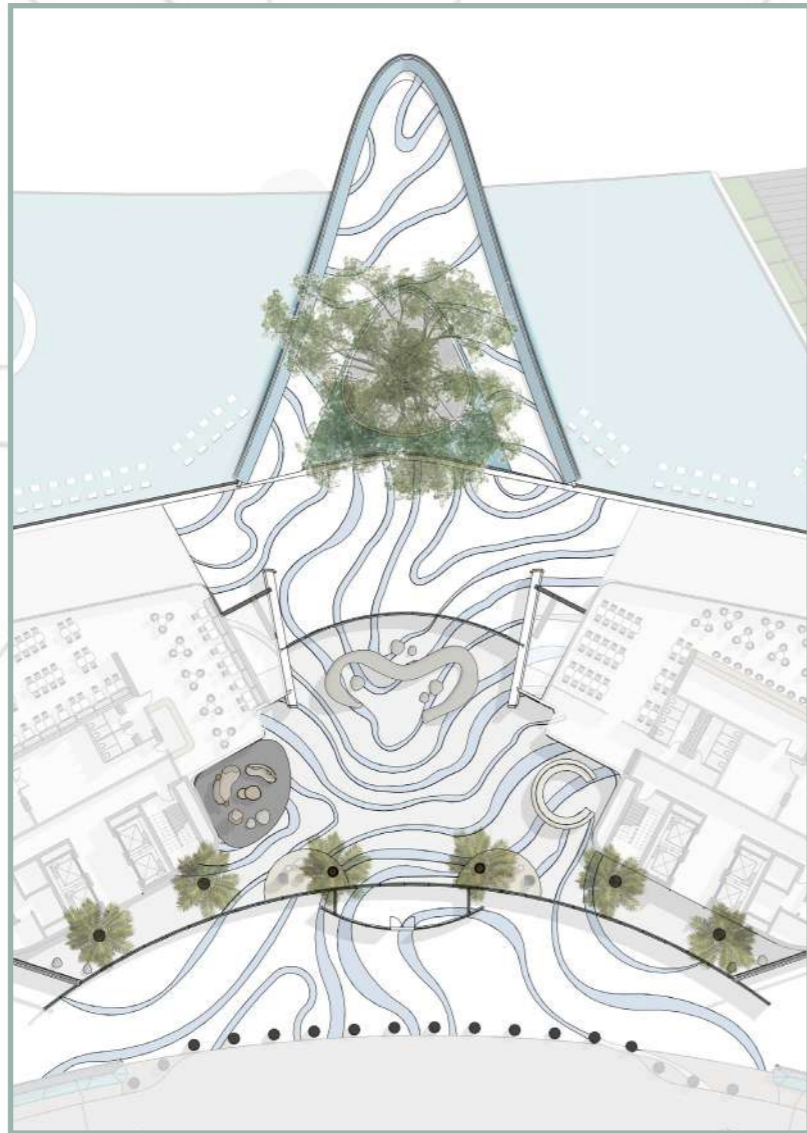

SORA Beach Residence

KEY PLAN