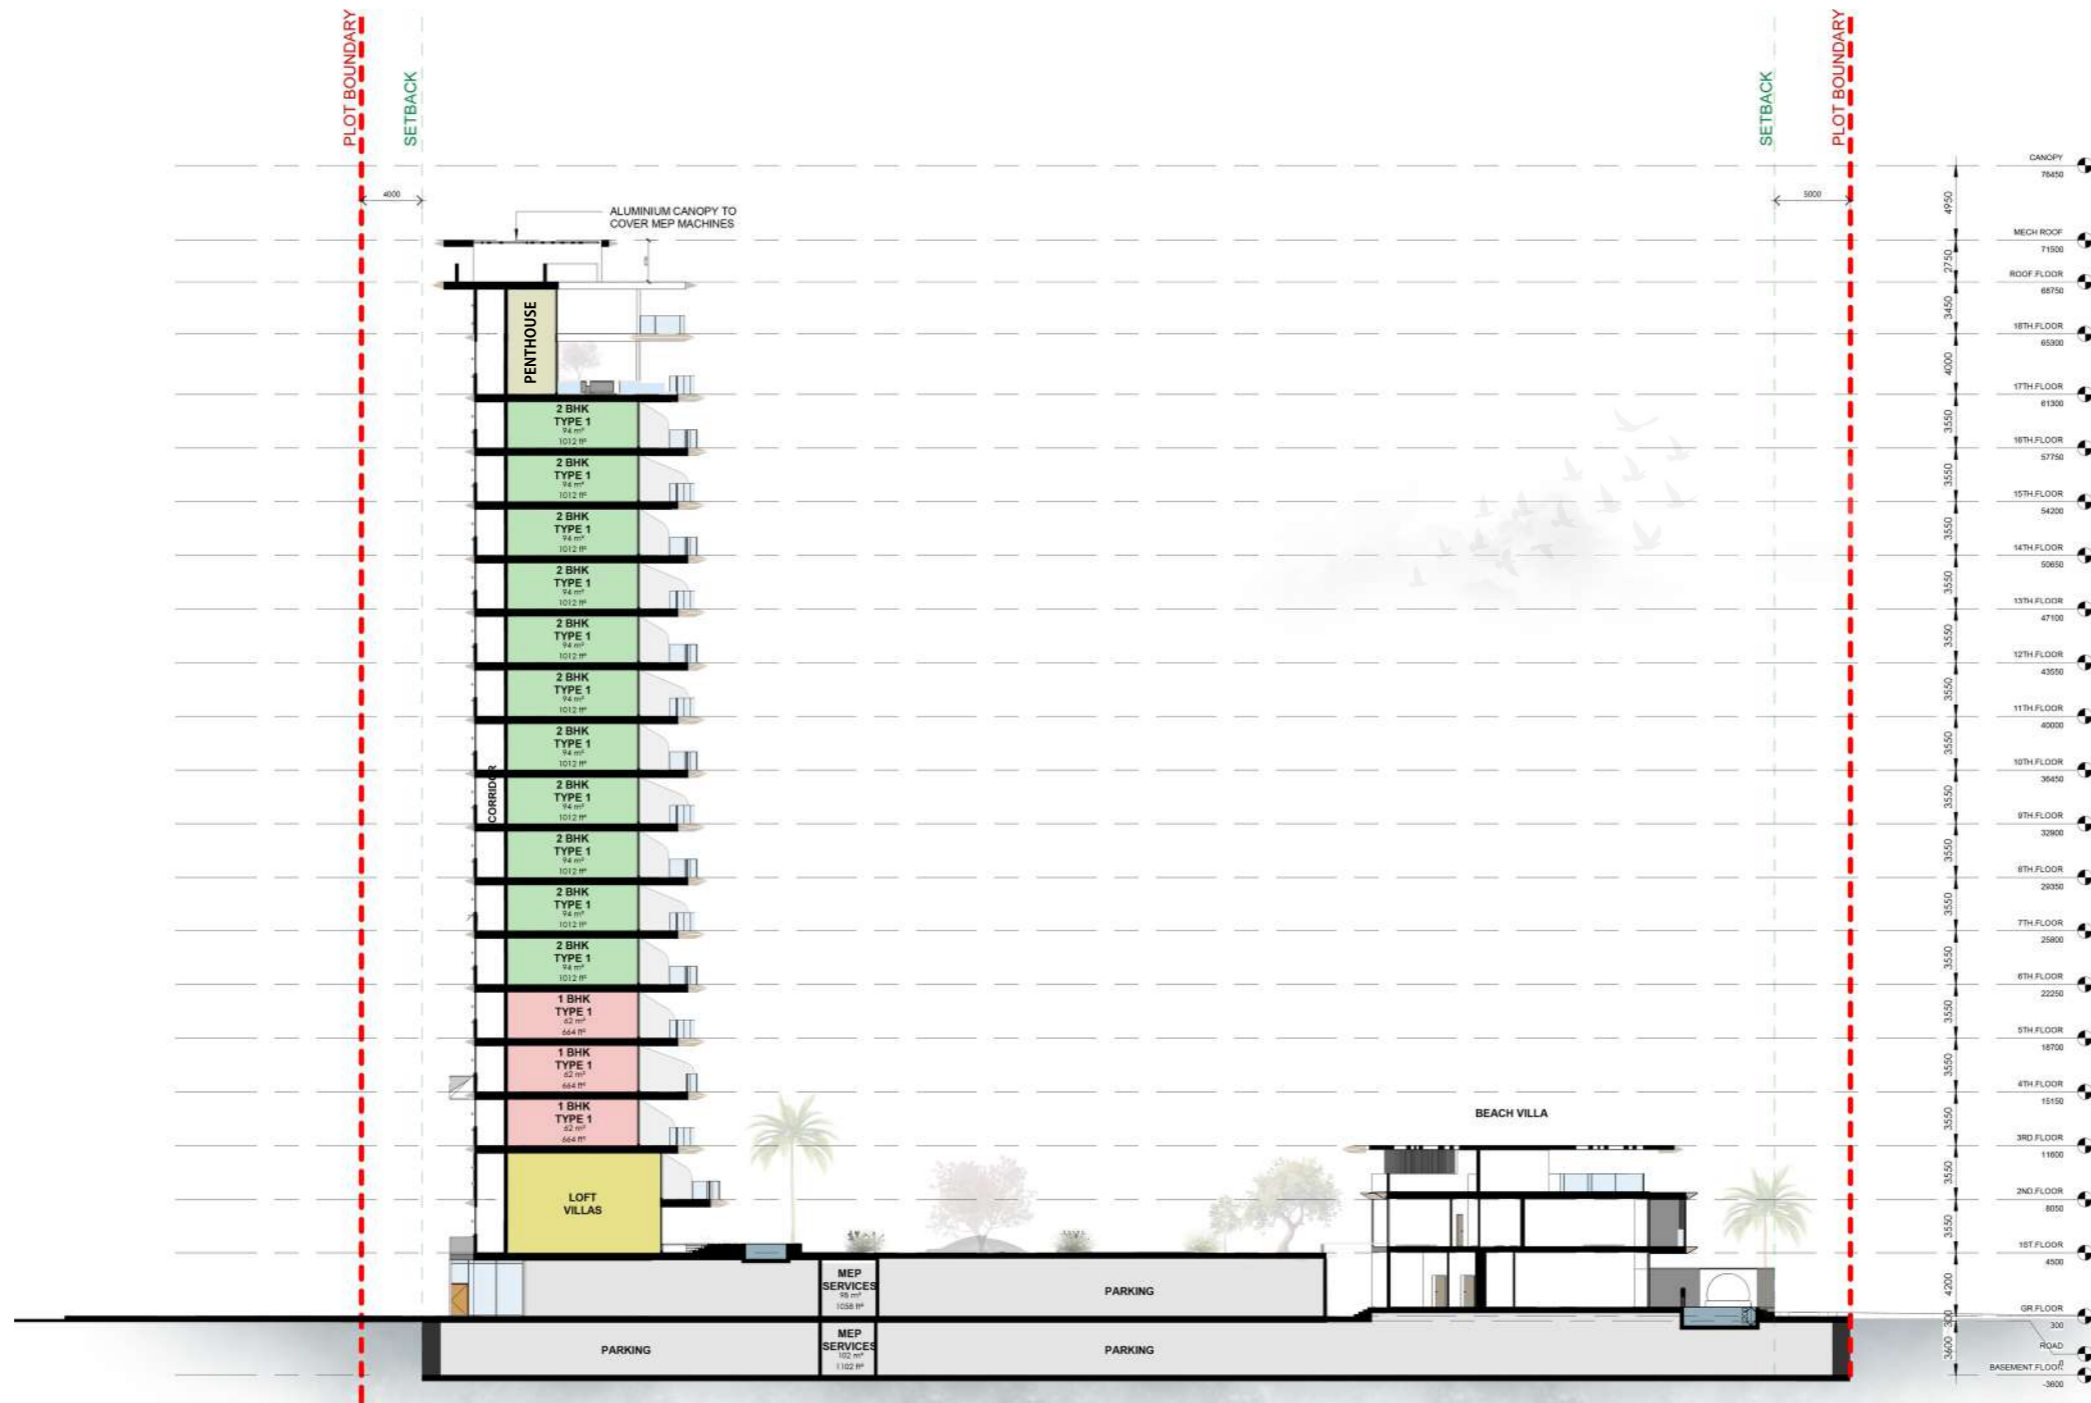

West Side Elevation

PLOT BOUNDARY

PLOT BOUNDARY

East Side Elevation

AA' Building Section

BB' Building Section

KEYPLAN

The logo features a stylized gold letter 'A' on the left, followed by the word 'AARK' in a gold serif font on the top line, and the word 'DEVELOPERS' in a gold serif font on the bottom line. The background consists of light blue, wavy, abstract shapes that resemble water or flowing fabric.