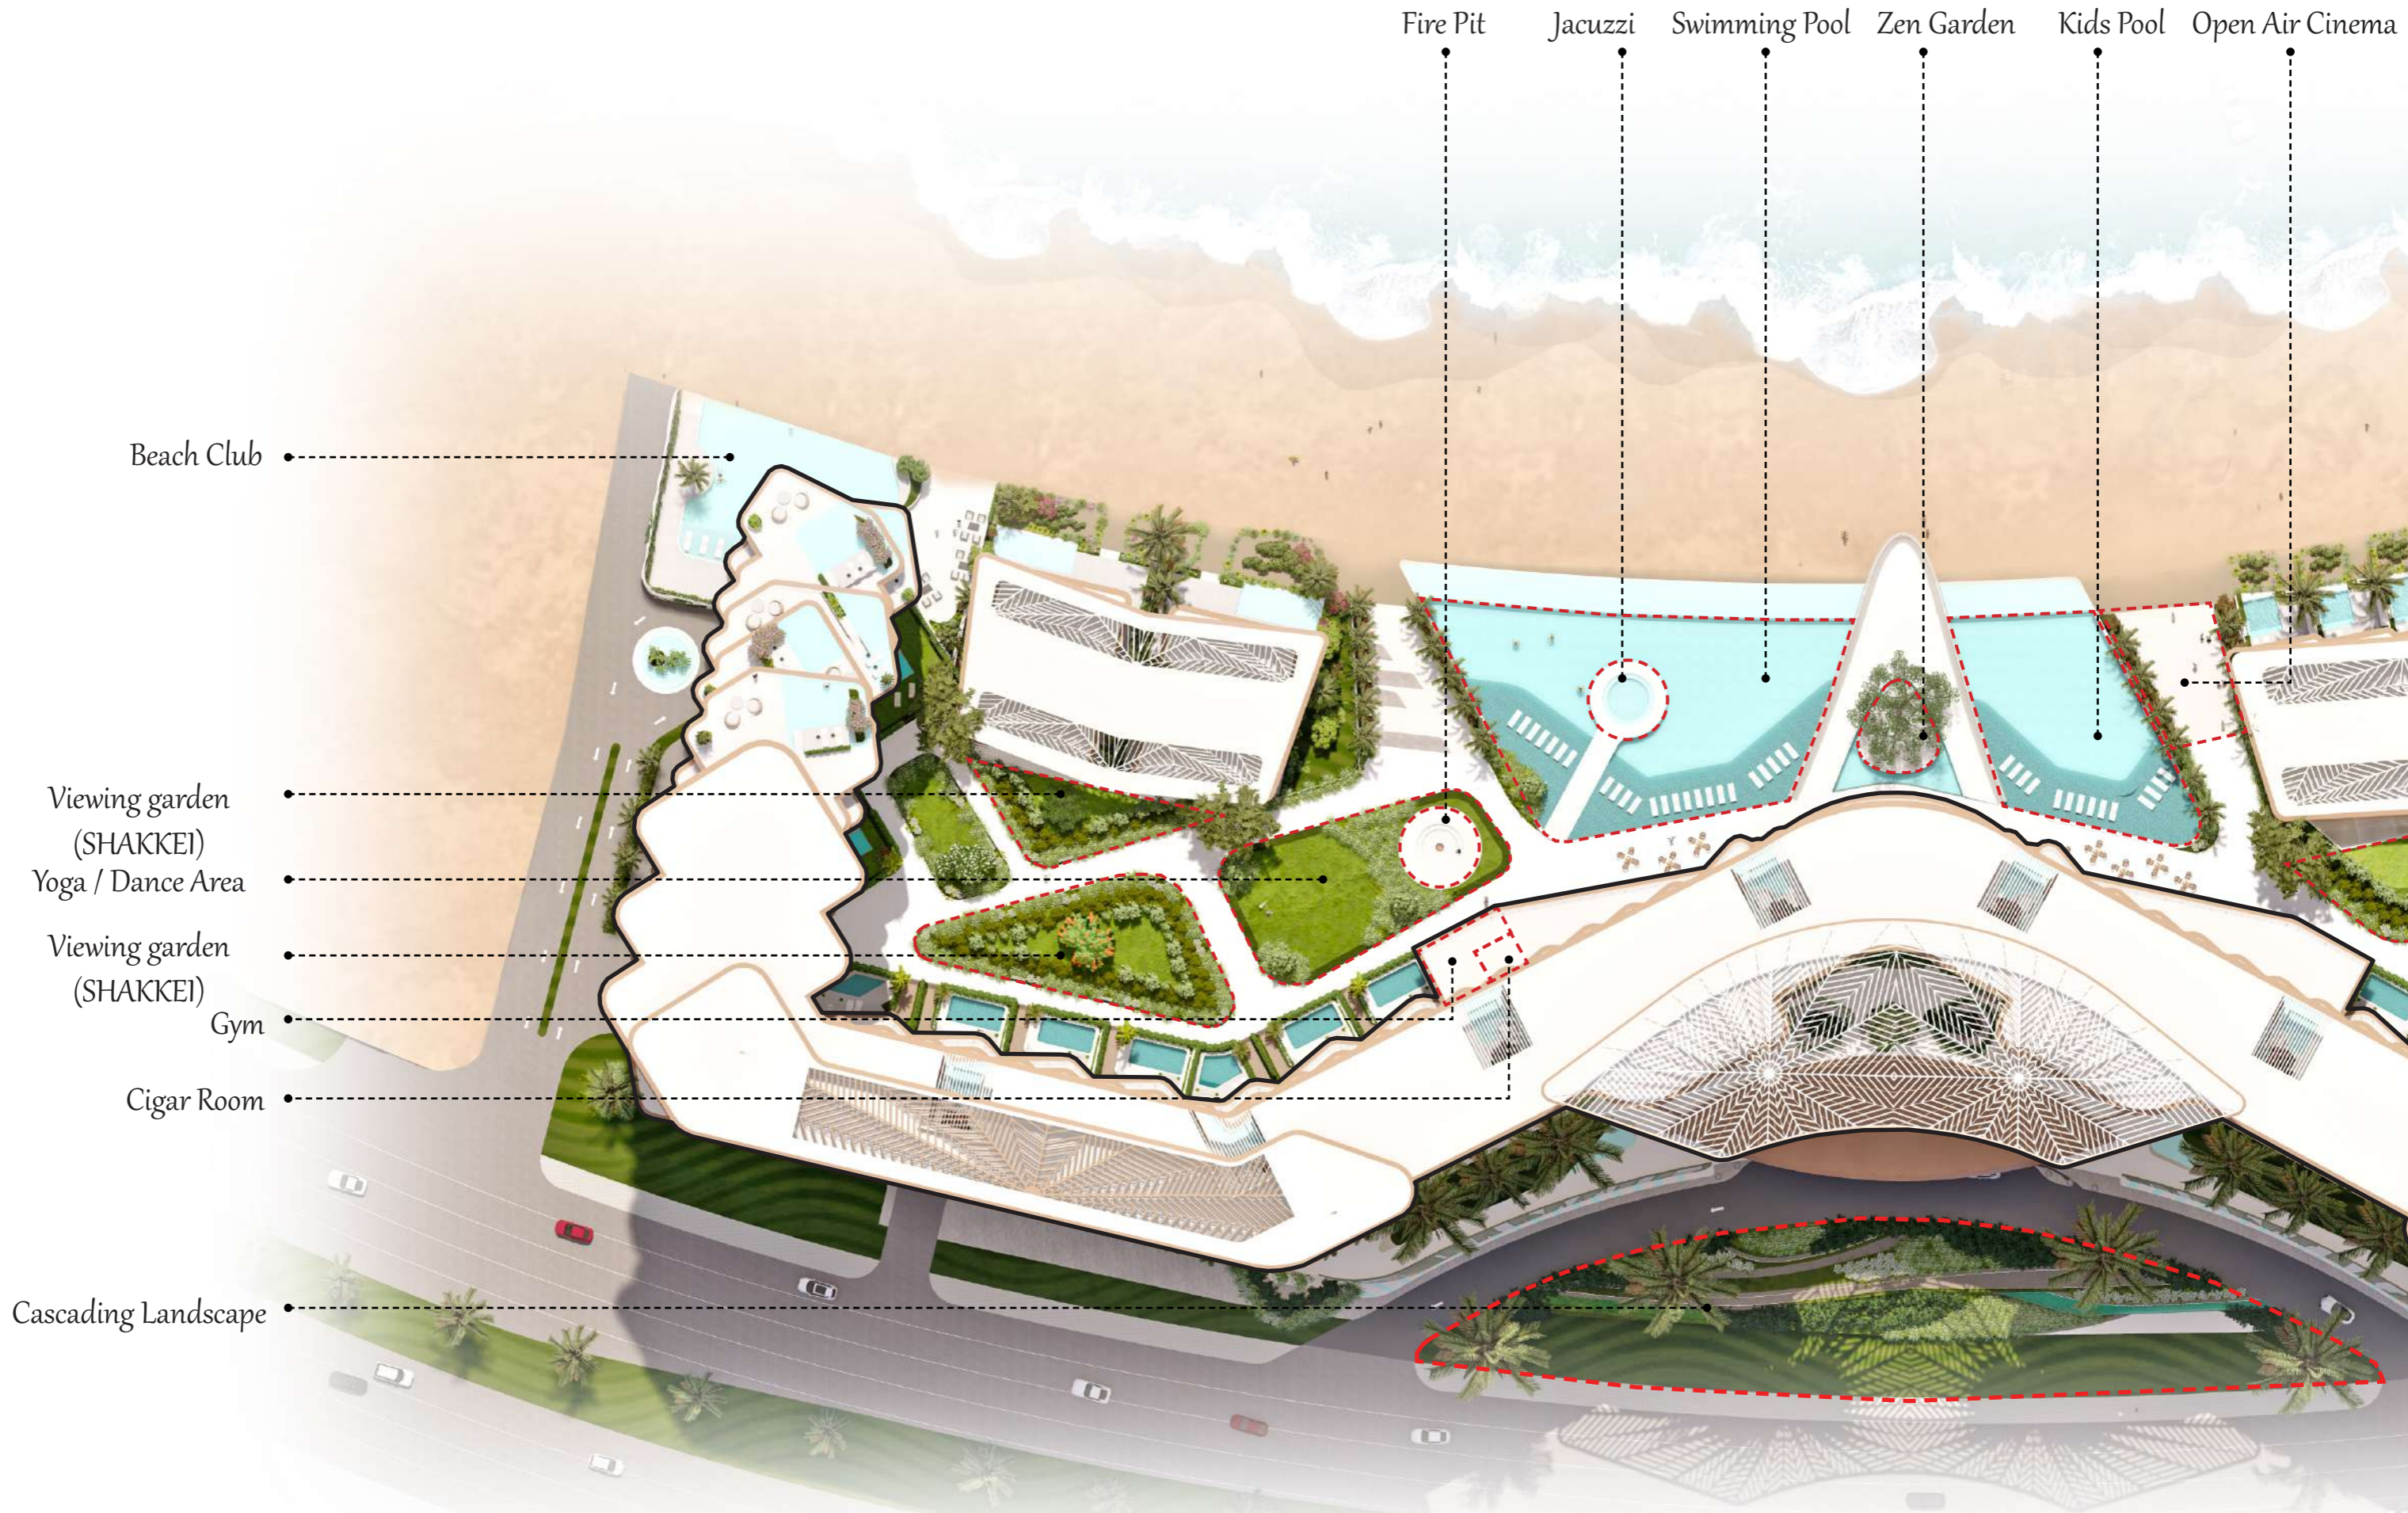

Fire Pit   Jacuzzi   Swimming Pool   Zen Garden   Kids Pool   Open Air Cinema

Beach Club

Viewing garden
(SHAKKEI)

Yoga / Dance Area

Viewing garden
(SHAKKEI)

Gym

Cigar Room

Cascading Landscape