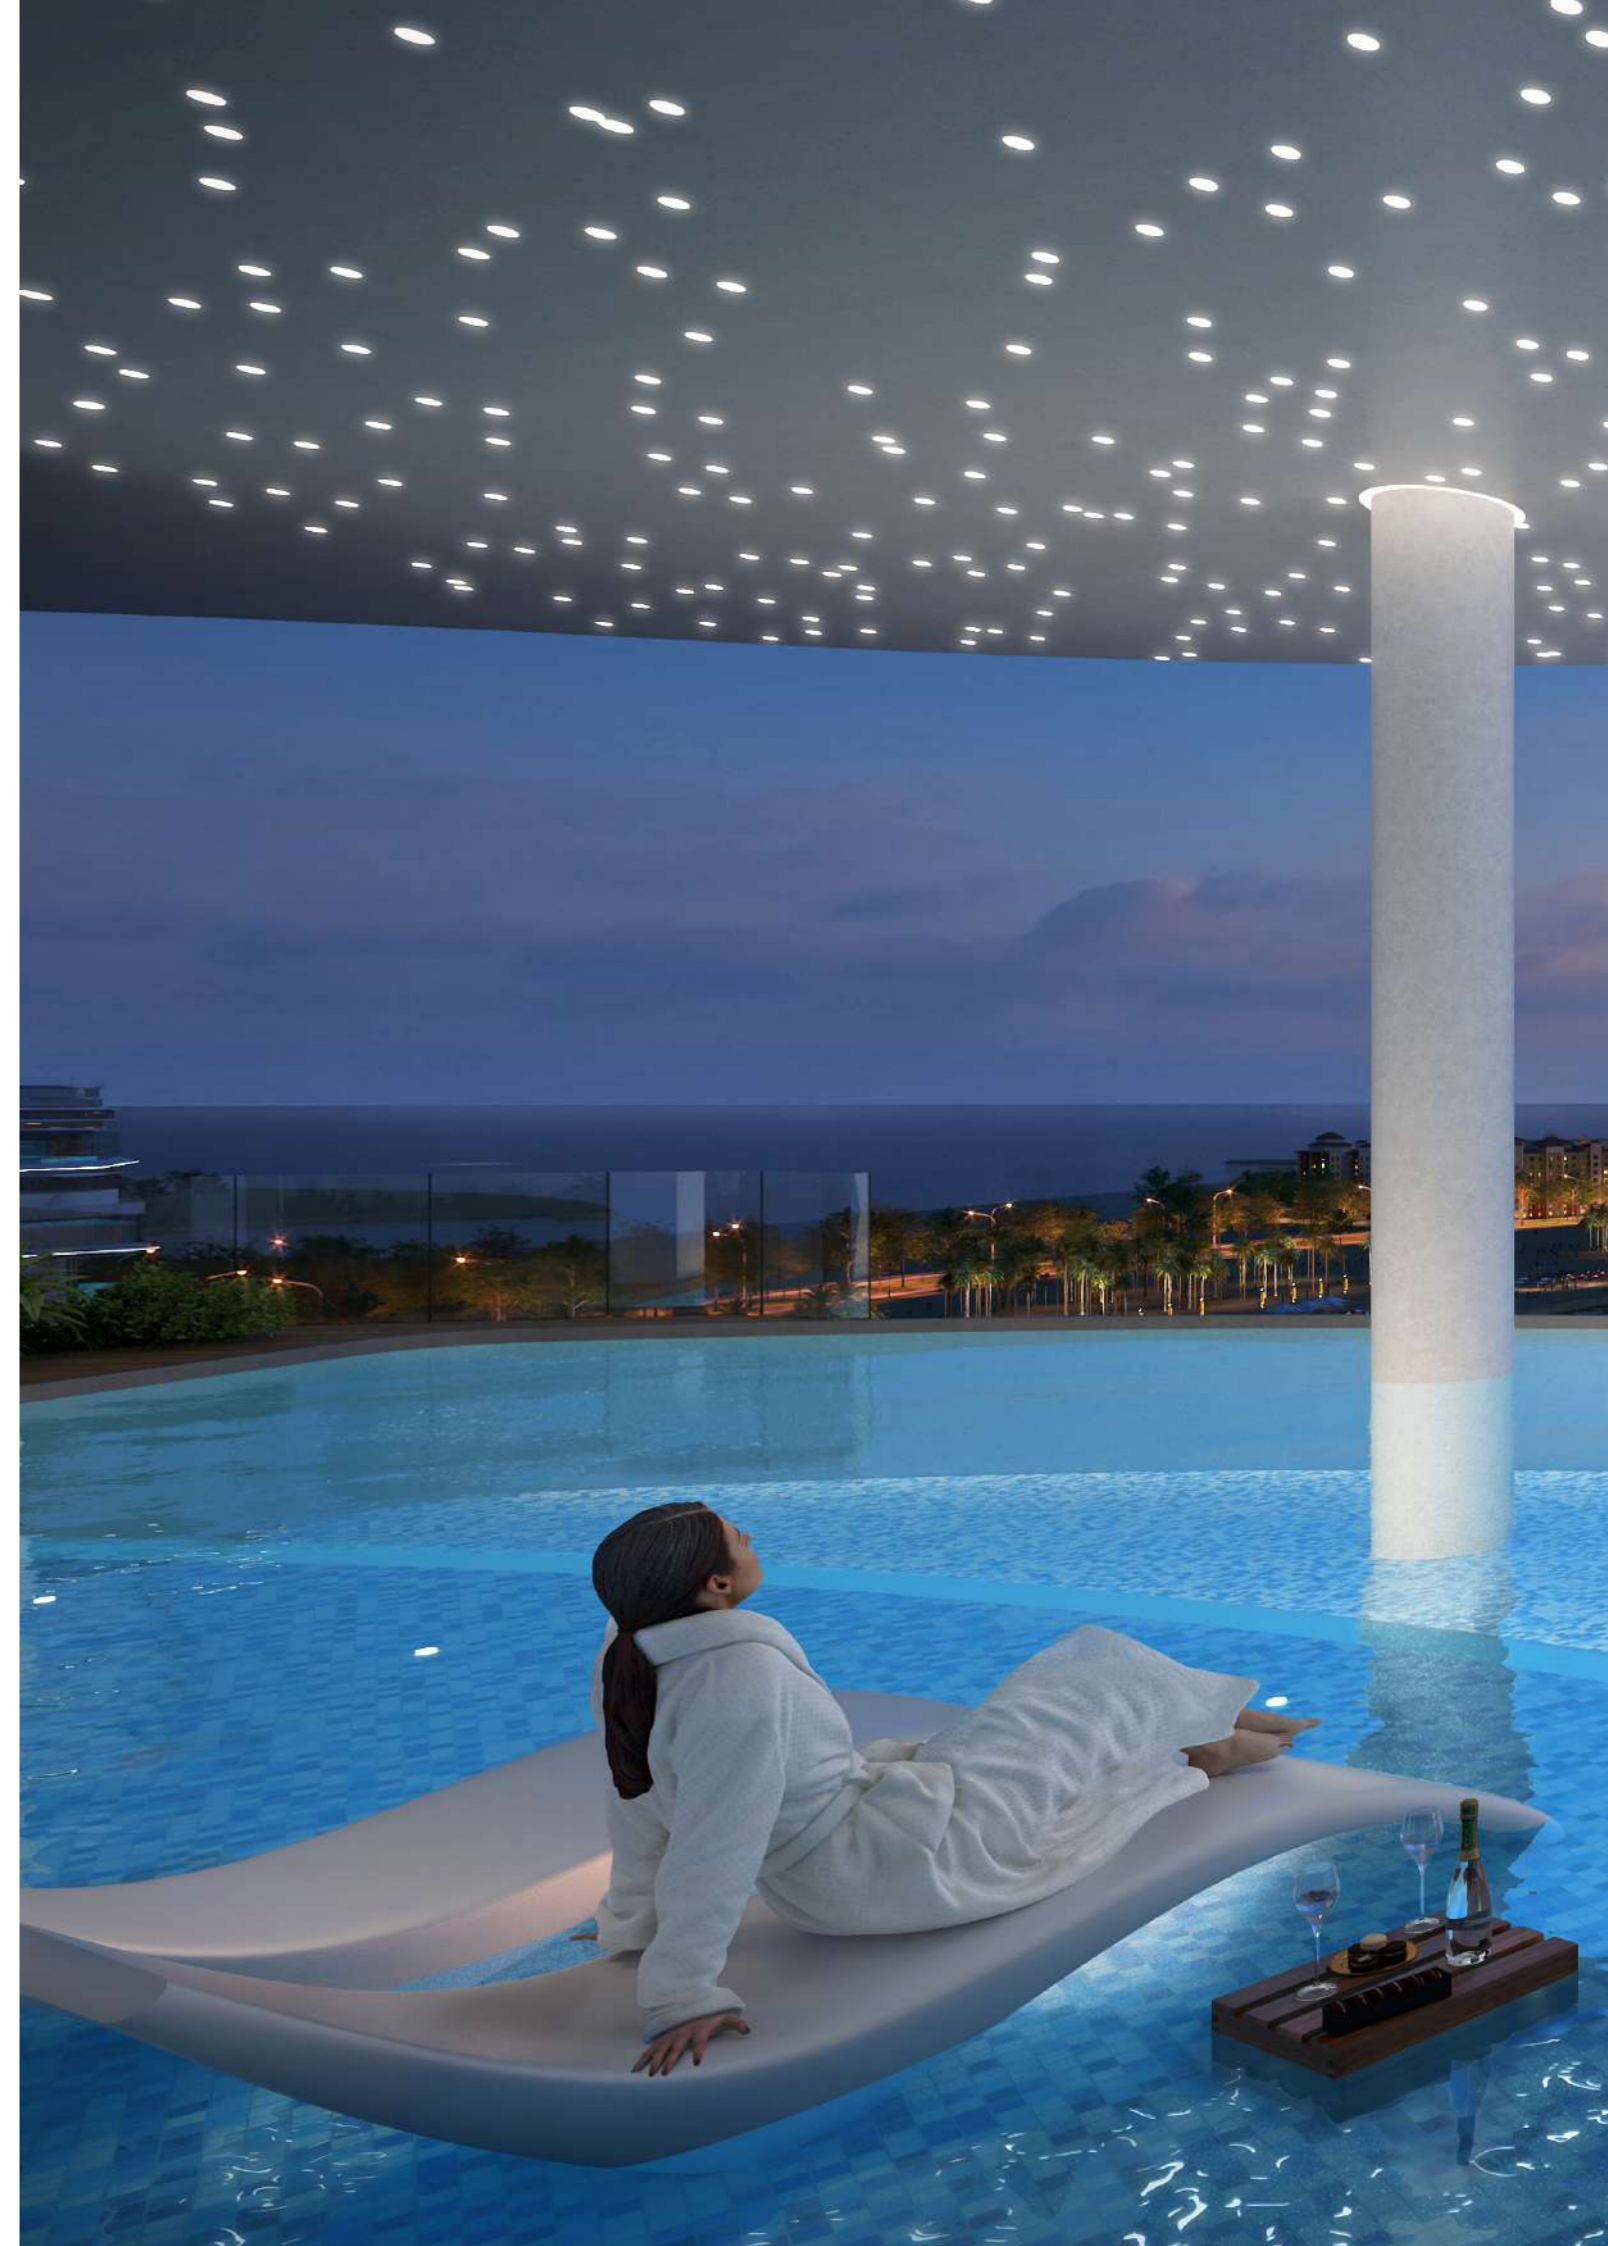

Pebble seating

Amenities

SORA

Beach Residence

SORA Beach Residence

the Sky Pool

Perched higher in the building, the luxurious sky pool offers breathtaking, panoramic views of the shimmering sea below. Users can swim or lounge by the water's edge, enveloped in a serene atmosphere that seamlessly blends the thrill of the high-end living with the tranquility of the ocean and sky.

SORA Beach Residence

the Urban Escape

A stylish, fully-stocked bar at the garden's edge provides the perfect spot for enjoying bespoke cocktails, enhancing the ambiance of this exclusive urban paradise. The soothing sound of water from the nearby pool complements the serene environment, further enhancing the sense of escape.

SORA Beach Residence

the Sky Garden

The luxurious sky garden offers a rich retreat adjacent to the infinity pool. Lush foliage and exotic plants create a tranquil atmosphere, inviting residents to unwind and soak in the beauty of the skyline.