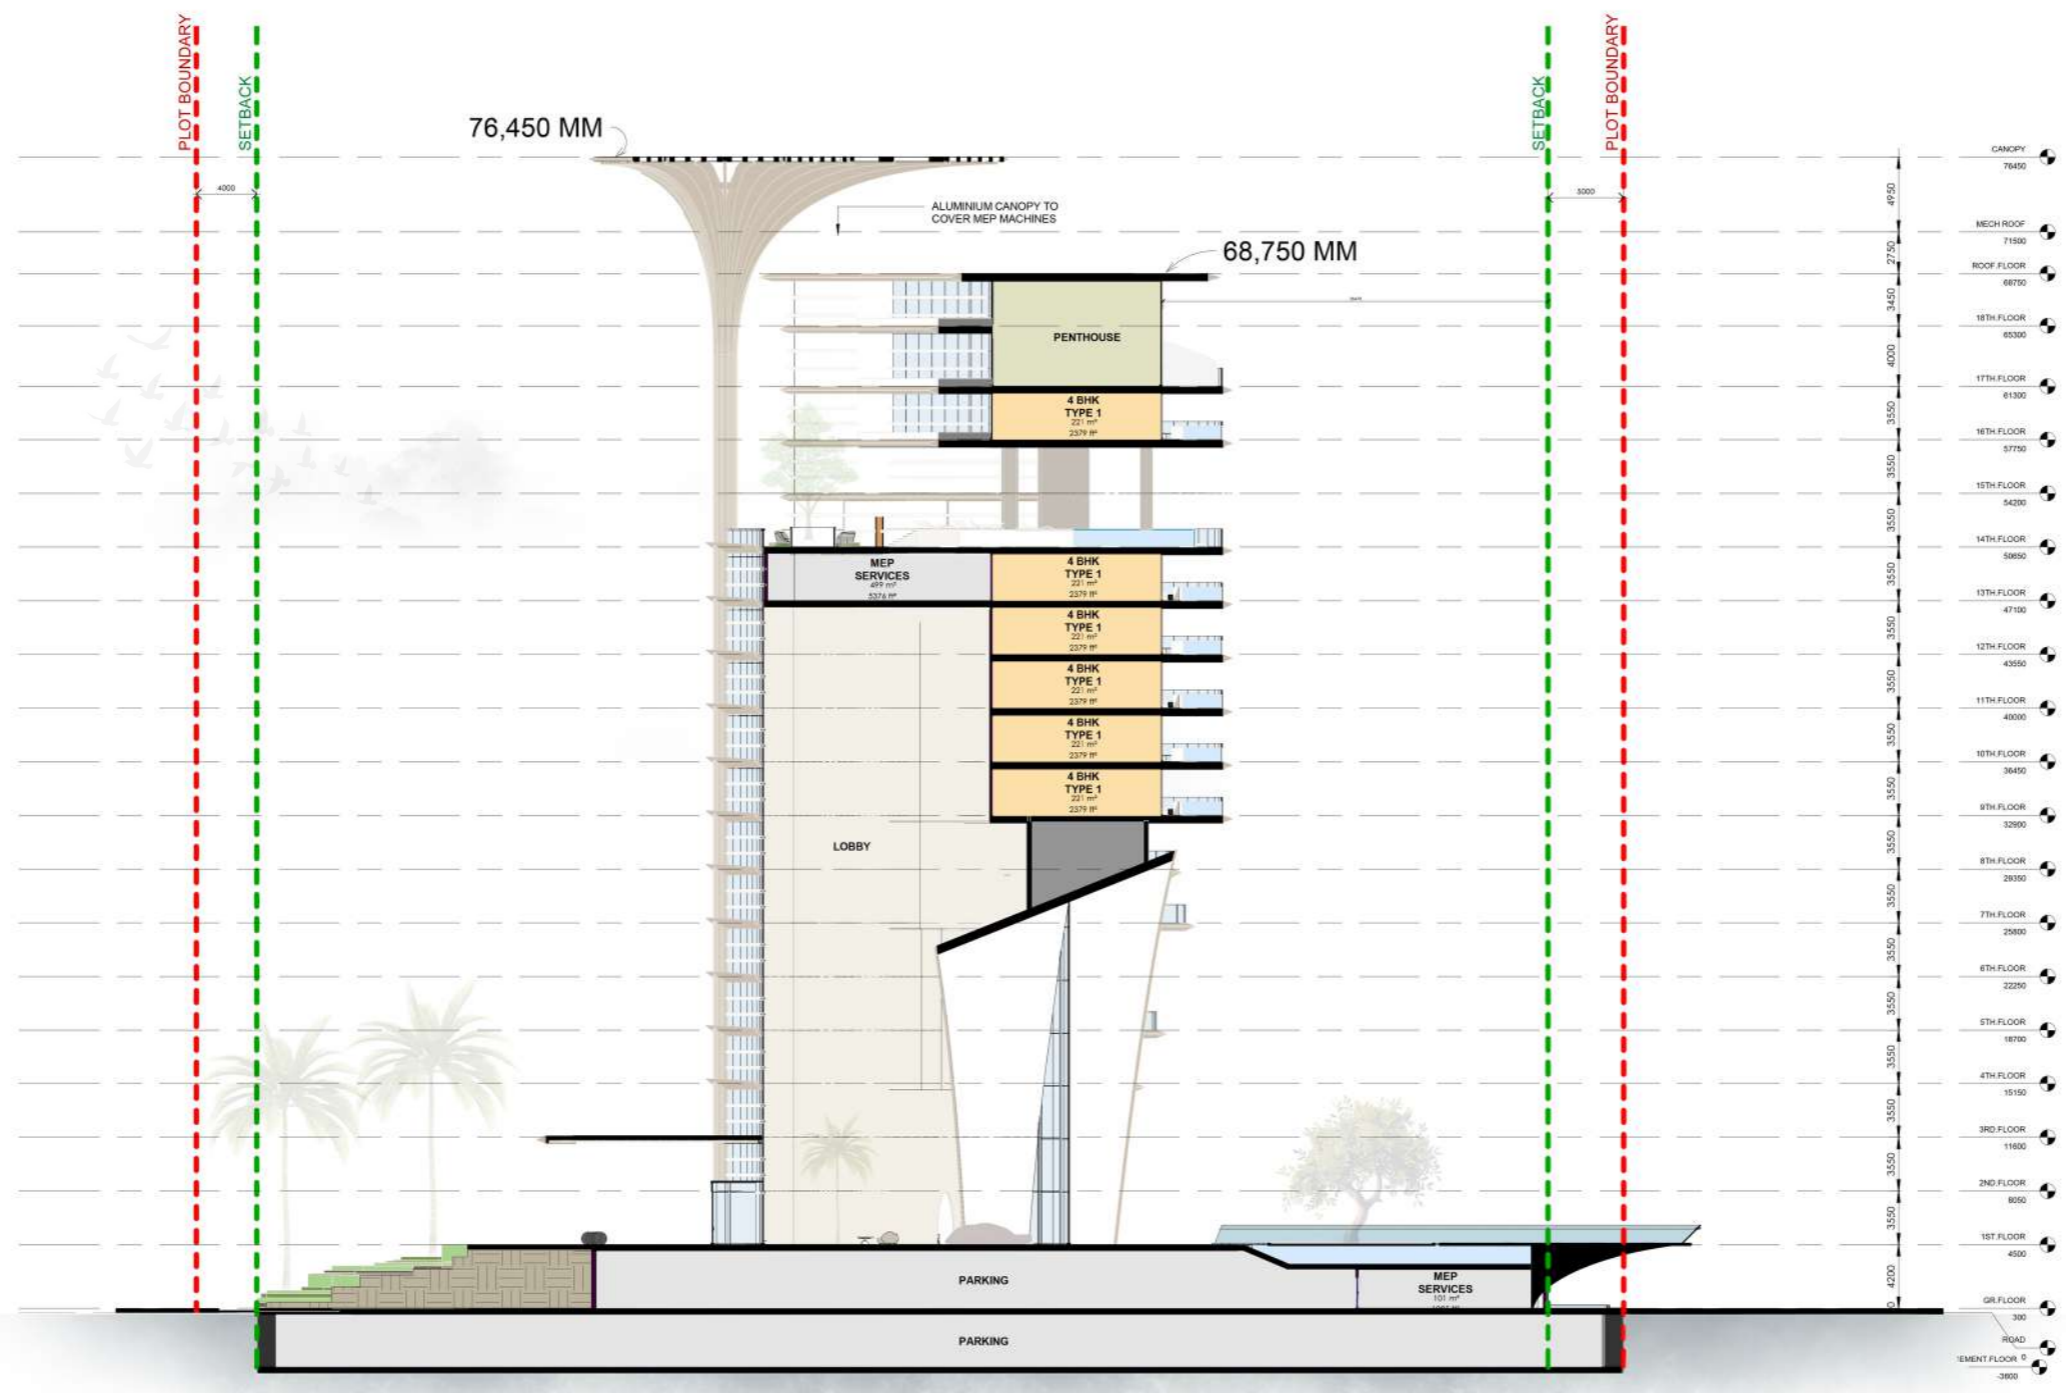

West Side Elevation

PLOT BOUNDARY

PLOT BOUNDARY

East Side Elevation

AA' Building Section

BB' Building Section

KEYPLAN

The logo features a stylized gold letter 'A' on the left, followed by the word 'AARK' in a gold serif font on the top line, and the word 'DEVELOPERS' in a gold serif font on the bottom line. The background consists of light blue, wavy, abstract shapes that resemble water or flowing fabric.