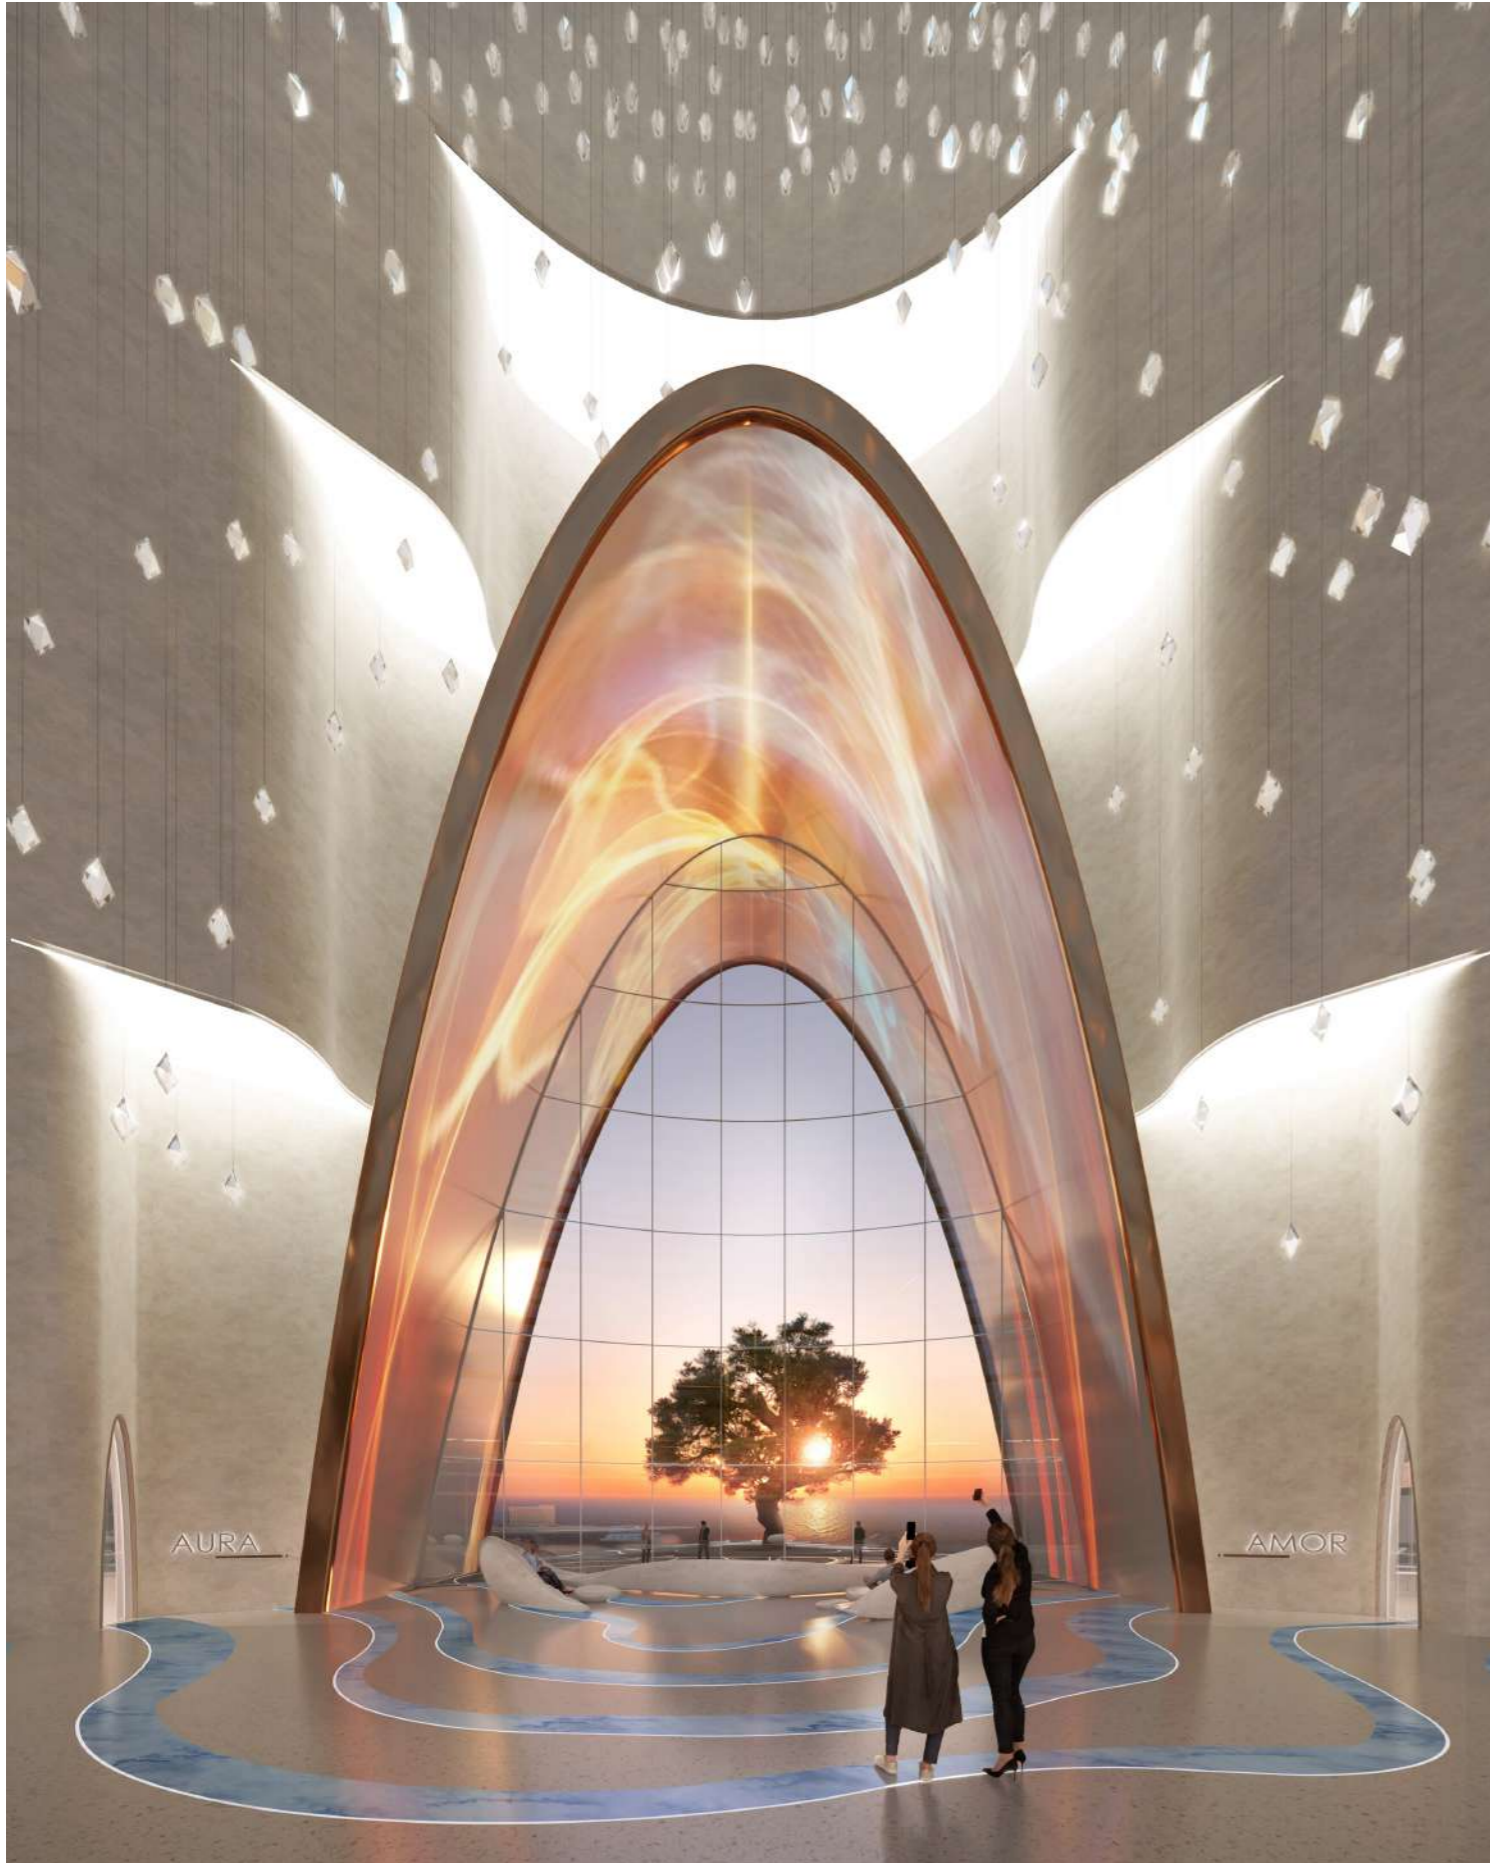

SORA
BEACH RESIDENCES

SORA Beach Residence

Elegant Entrance

The stunning main drop-off area of the SORA seaside apartment complex. The canopy above the entrance, abstracted from the elegant form of palm leaves, sets the tone for the architectural brilliance that awaits inside. From this grand entrance, residents and visitors are led into a magnificent lobby, designed to provide a seamless transition from the serene exterior to the luxurious interior spaces.

the LIGHTS

Shimmering Aura

In twilight's embrace, where dreams meet reality, stars adorn the sky like shimmering jewels. Their silent symphony paints the night with wonder, as time surrenders to the enchantment of the cosmos.

Nakanoshima festival tower
 - Osaka, Japan
 The main foyer chandelier is inspired by a starry sky.
 Two coloured LEDs with different colour temperatures are arranged randomly. The brick walls are illuminated with a faint light, highlighting the presence of the chandelier.

Detail

SORA Beach Residence

the Aurora

In the future, the arch could be elevated to a new level of modernity. Light projection technologies could be integrated into the interior of the arch, enabling it to function as a display screen. Stunning auroras could be projected continuously, enhancing the ambiance of the lobby and contributing to its enchanting atmosphere.