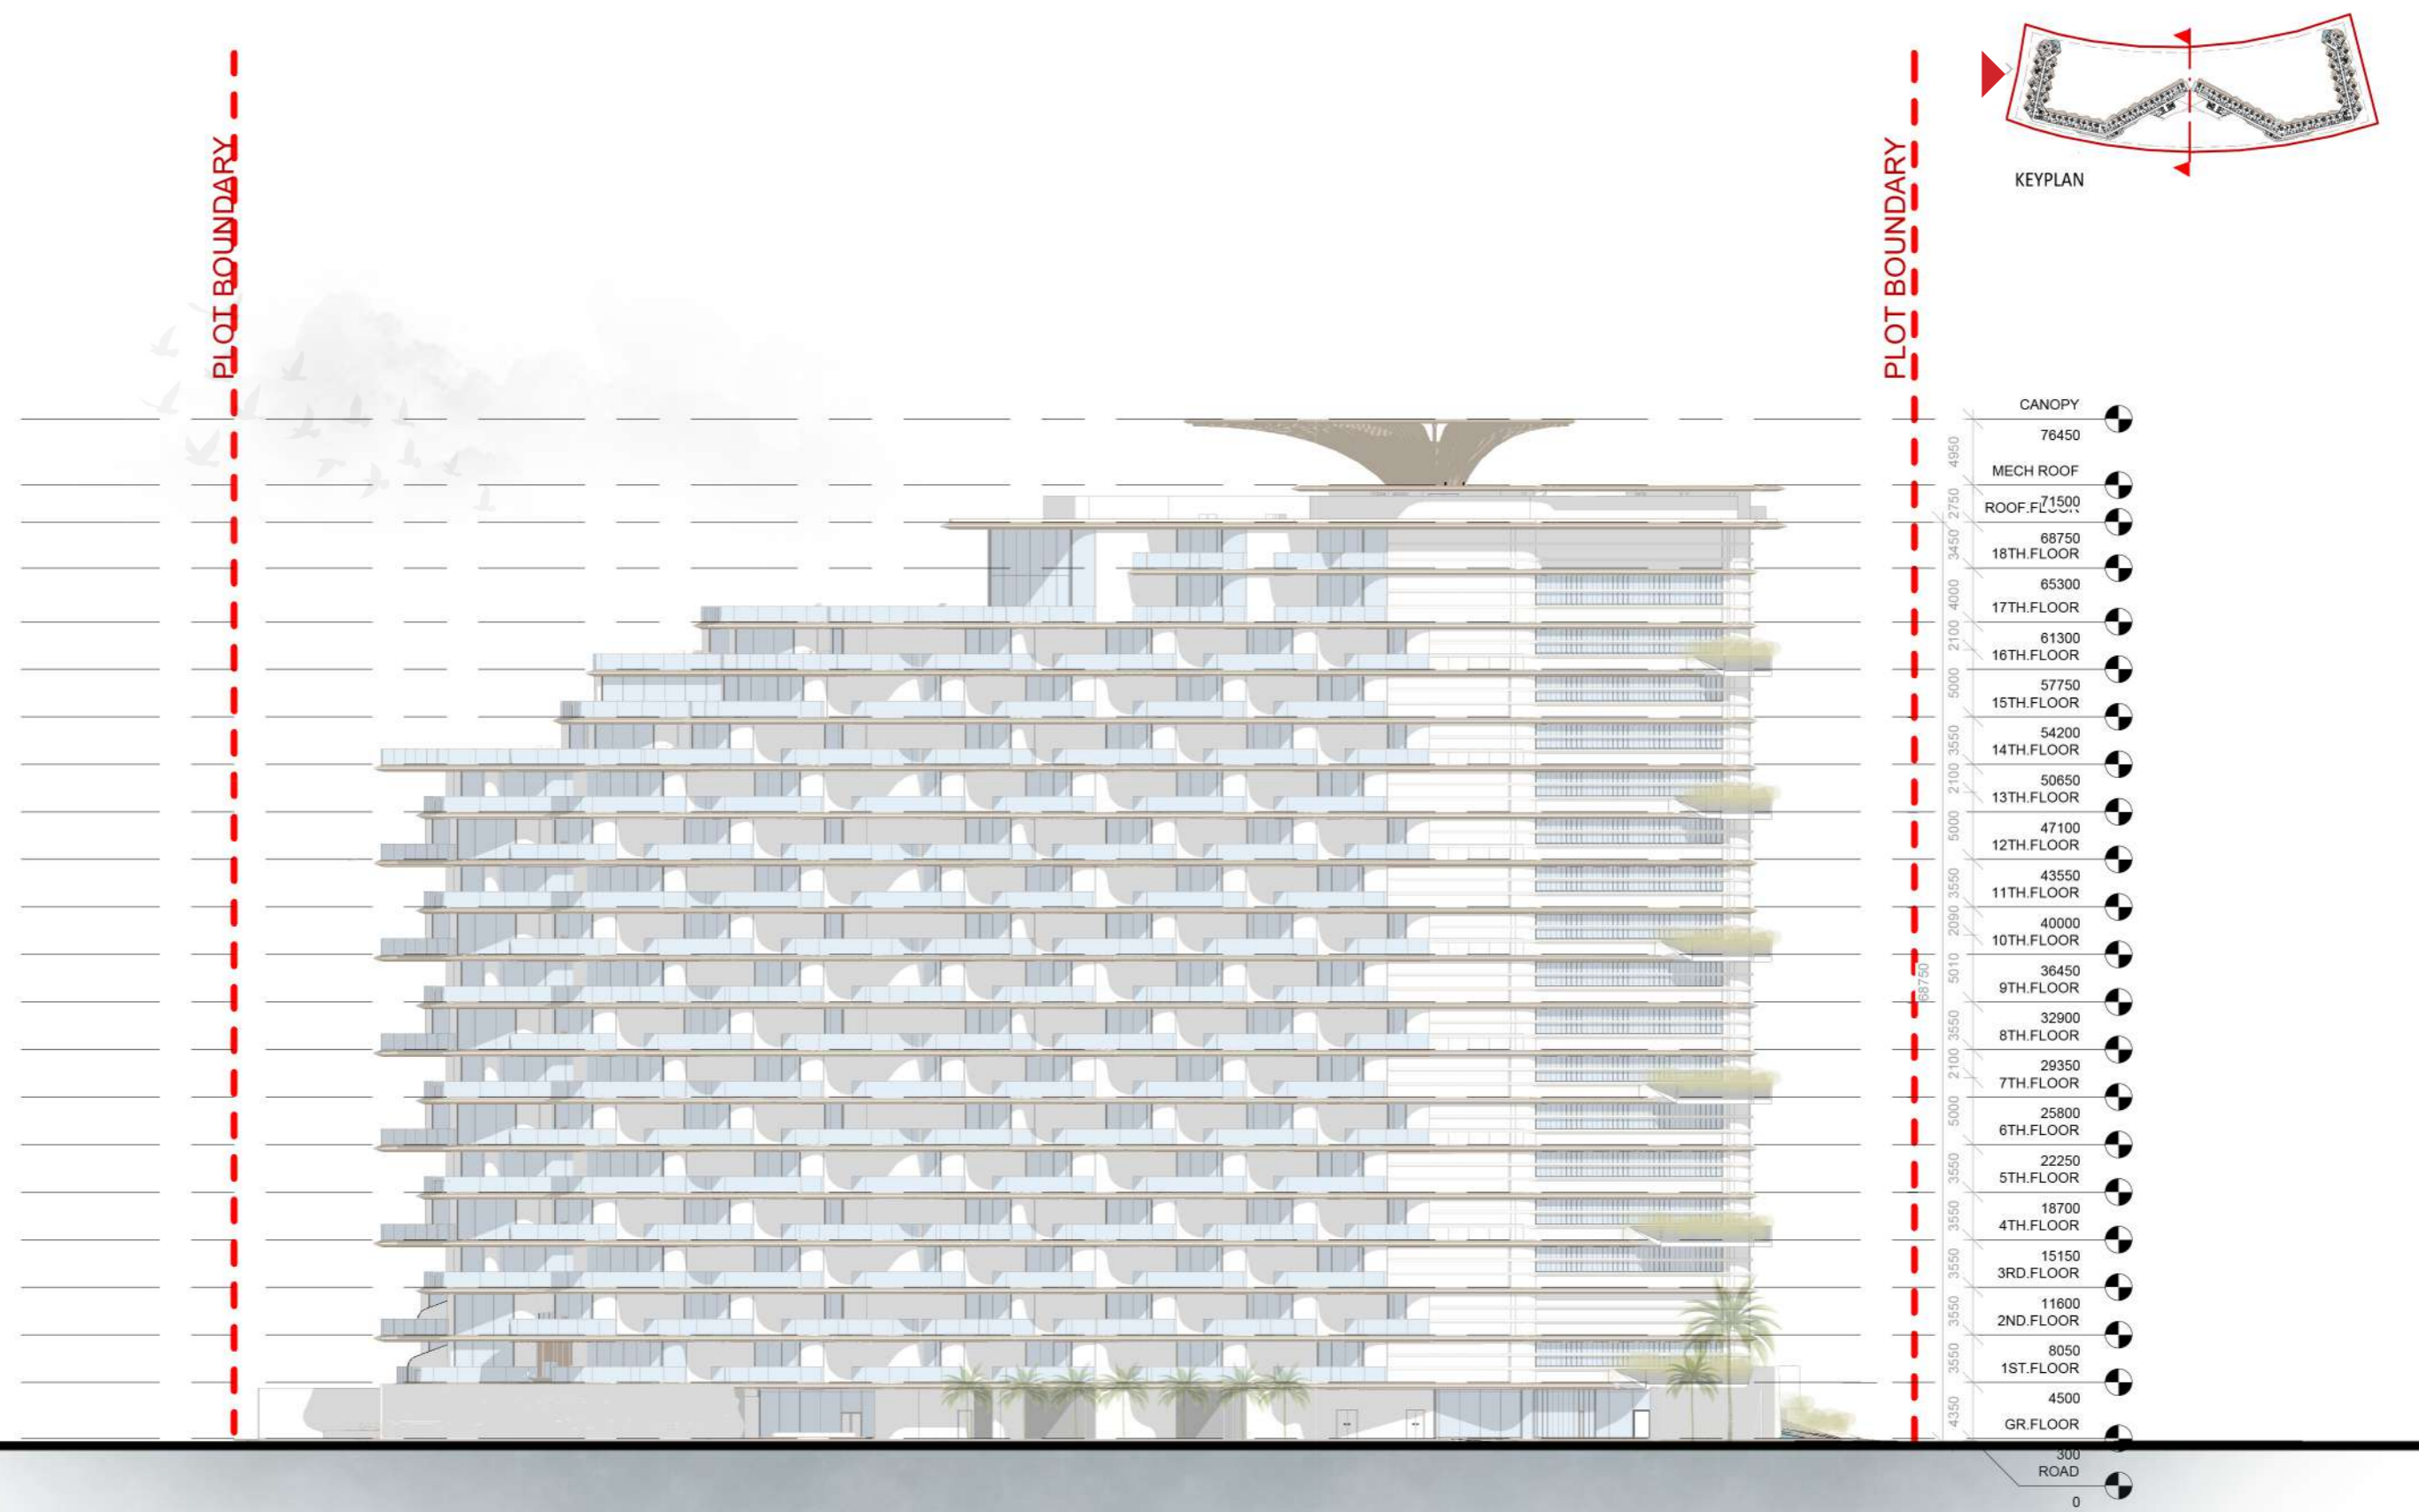

West Side Elevation

PLOT BOUNDARY

PLOT BOUNDARY

East Side Elevation

AA' Building Section

BB' Building Section

KEYPLAN

The logo features a stylized gold letter 'A' on the left, followed by the word 'AARK' in a gold serif font on the top line, and the word 'DEVELOPERS' in a gold serif font on the bottom line. The background consists of light blue, wavy, abstract shapes that resemble water or flowing fabric.