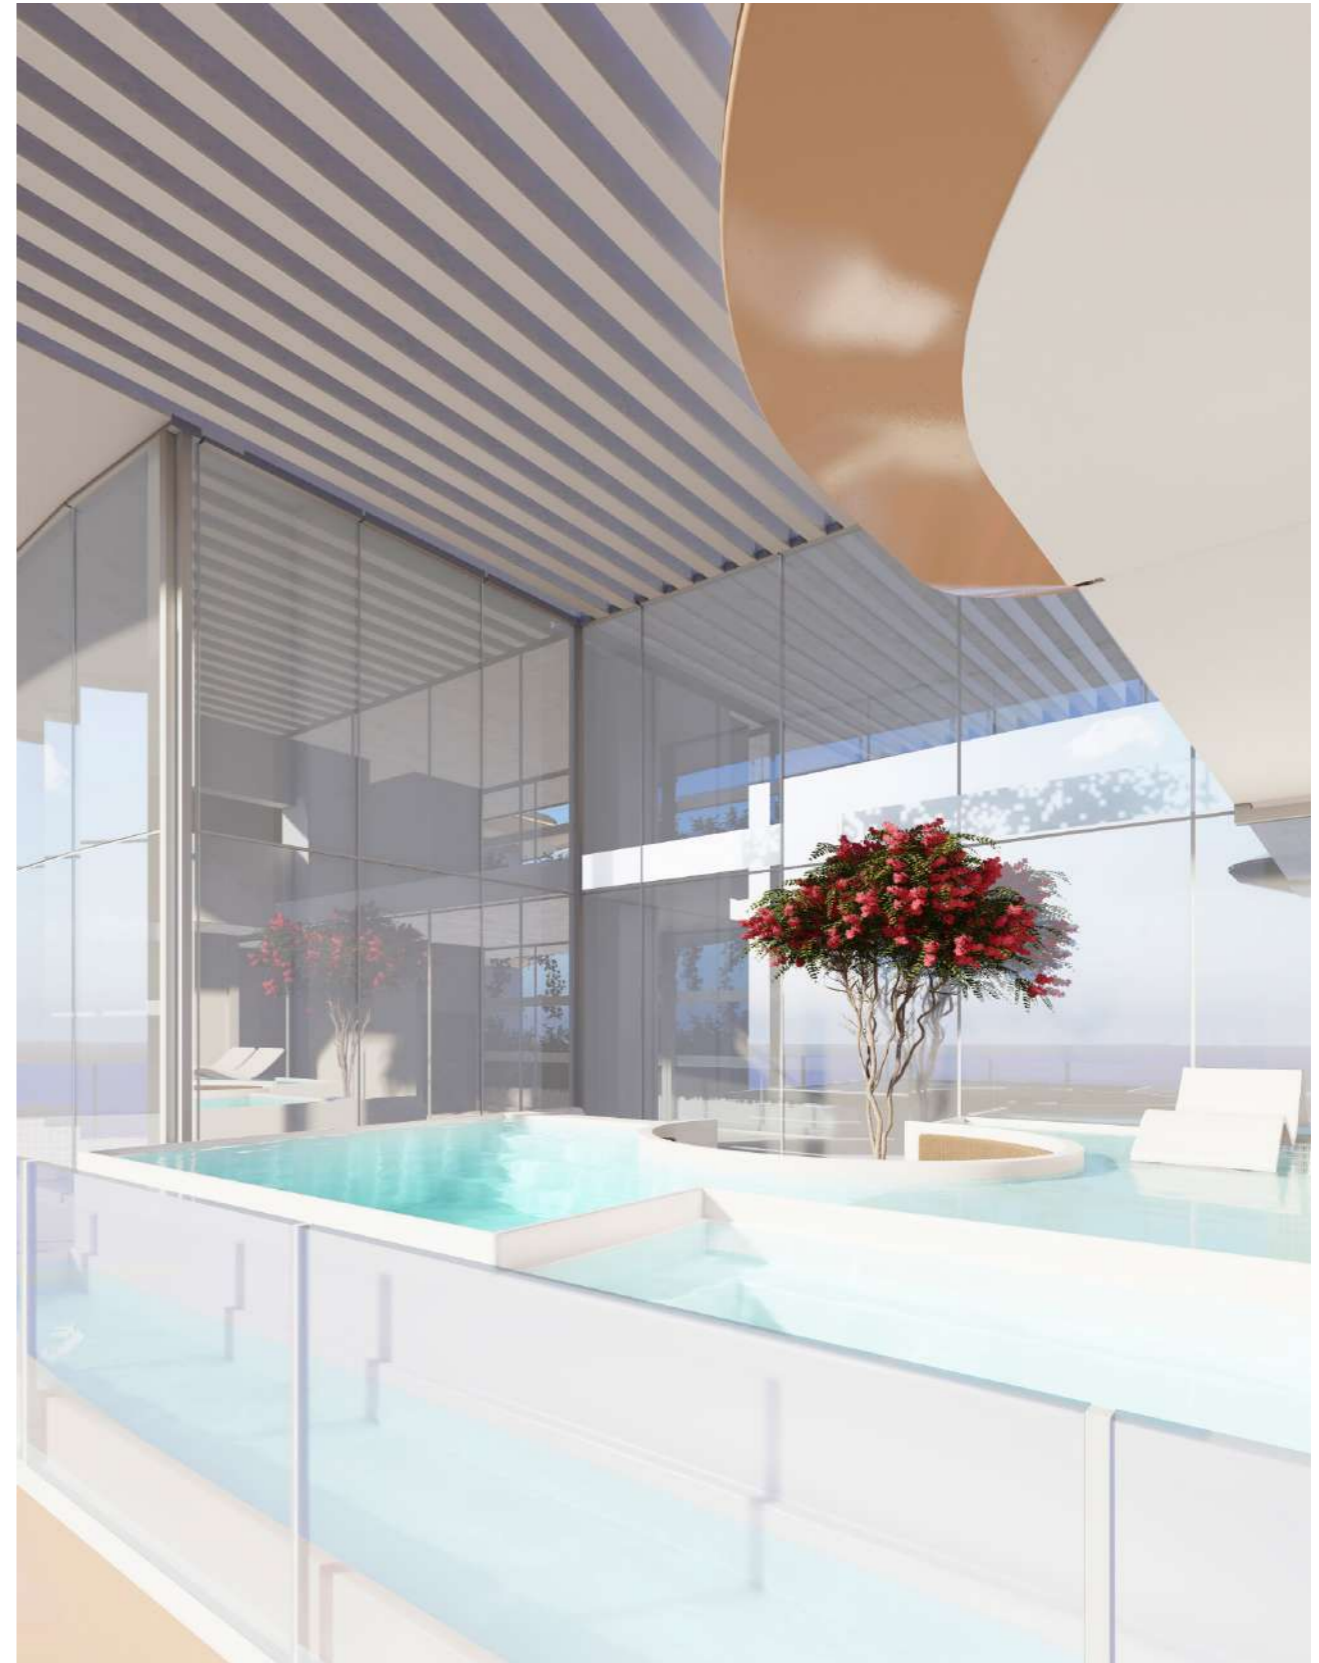

SORA Beach Residence

the Waterfront Luxury Villas

Two-story luxury beach villas offer the ultimate blend of comfort and exclusivity, featuring private pools and lush gardens. Each villa boasts spacious living areas with panoramic views of the ocean, designed to provide an unparalleled experience of seaside elegance. These villas are perfect for those seeking privacy and luxury, with direct beach access and state-of-the-art amenities.

SORA Beach Residence

The beach villa are a vision of contemporary elegance, blending smooth curves and clean lines in a two-level design that creates a fluid transition between indoor and outdoor spaces. The architecture makes generous use of glass, maximizing the infusion of natural light and ensuring unobstructed views of the surrounding lush greenery, the sea, and the tranquil pool that mirrors the sky.

SORA Beach Residence

the Sky Villas

The sky villas rise majestically over two stories, each graced with expansive balconies that house private pools and sunken seating areas, crafting a floating paradise high above the ground. These elevated retreats boast panoramic views of the sea, offering residents a breathtaking backdrop to their serene, aquamarine-tinted leisure.

SORA Beach Residence

the Luxury Apartments

Selective special apartments feature a modern and tranquil infinity pool setting, highlighting the high-end residential area.

The pool is designed with a vanishing edge, giving the illusion of water extending into the horizon of a serene sea view. The bordering architecture features sleek, clean lines, with a prominent palm tree adding a tropical touch to the environment.