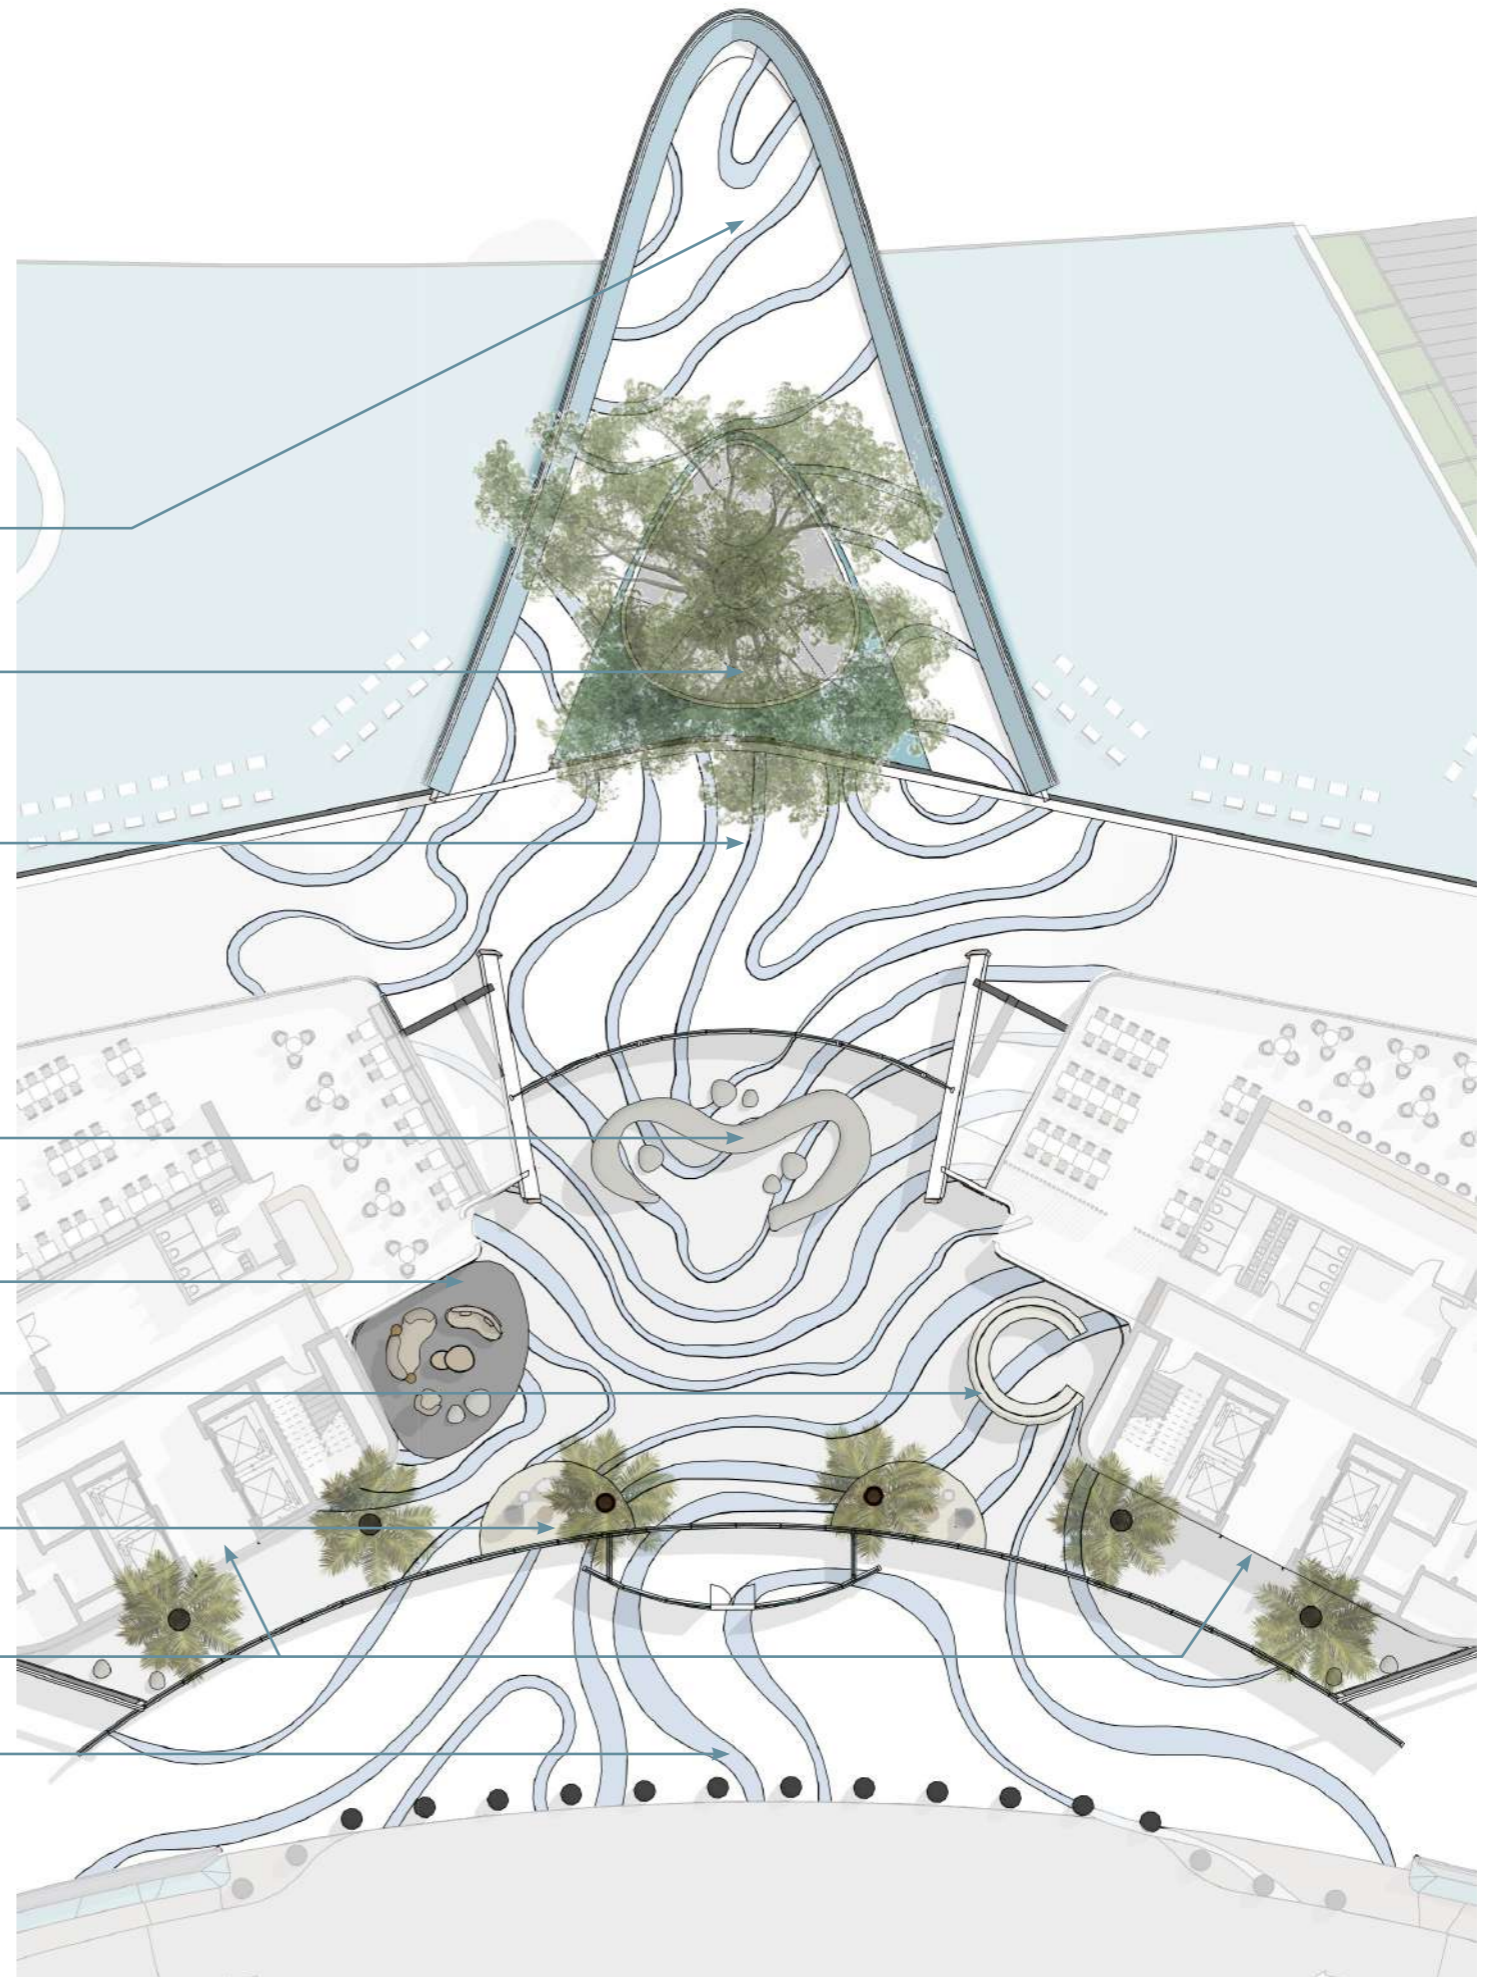

Viewing Deck

Zen Garden

Spill out area

Grand bench

Lounge seating area

Reception

Seating area

Entry to Elevator area

Entrance